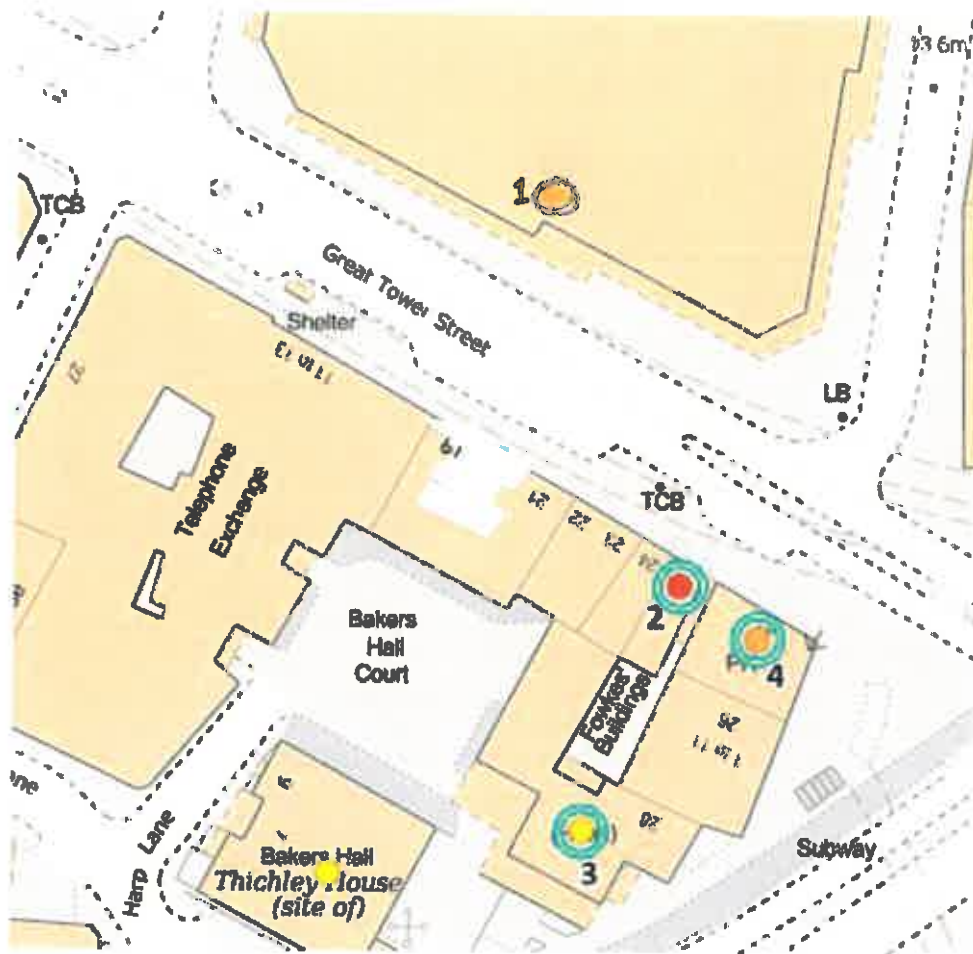

## Location Map – Brewdog

	Trade Name	Alcohol Closing Time	Late Night Refreshment Closing Time
1	BrewDog, Unit 3	Midnight	00:30
2	Sripur	23:00	05:00
3	Hub by Premier Inn	Midnight	Midnight
4	The Hung Drawn & Quartered	Midnight	01:00